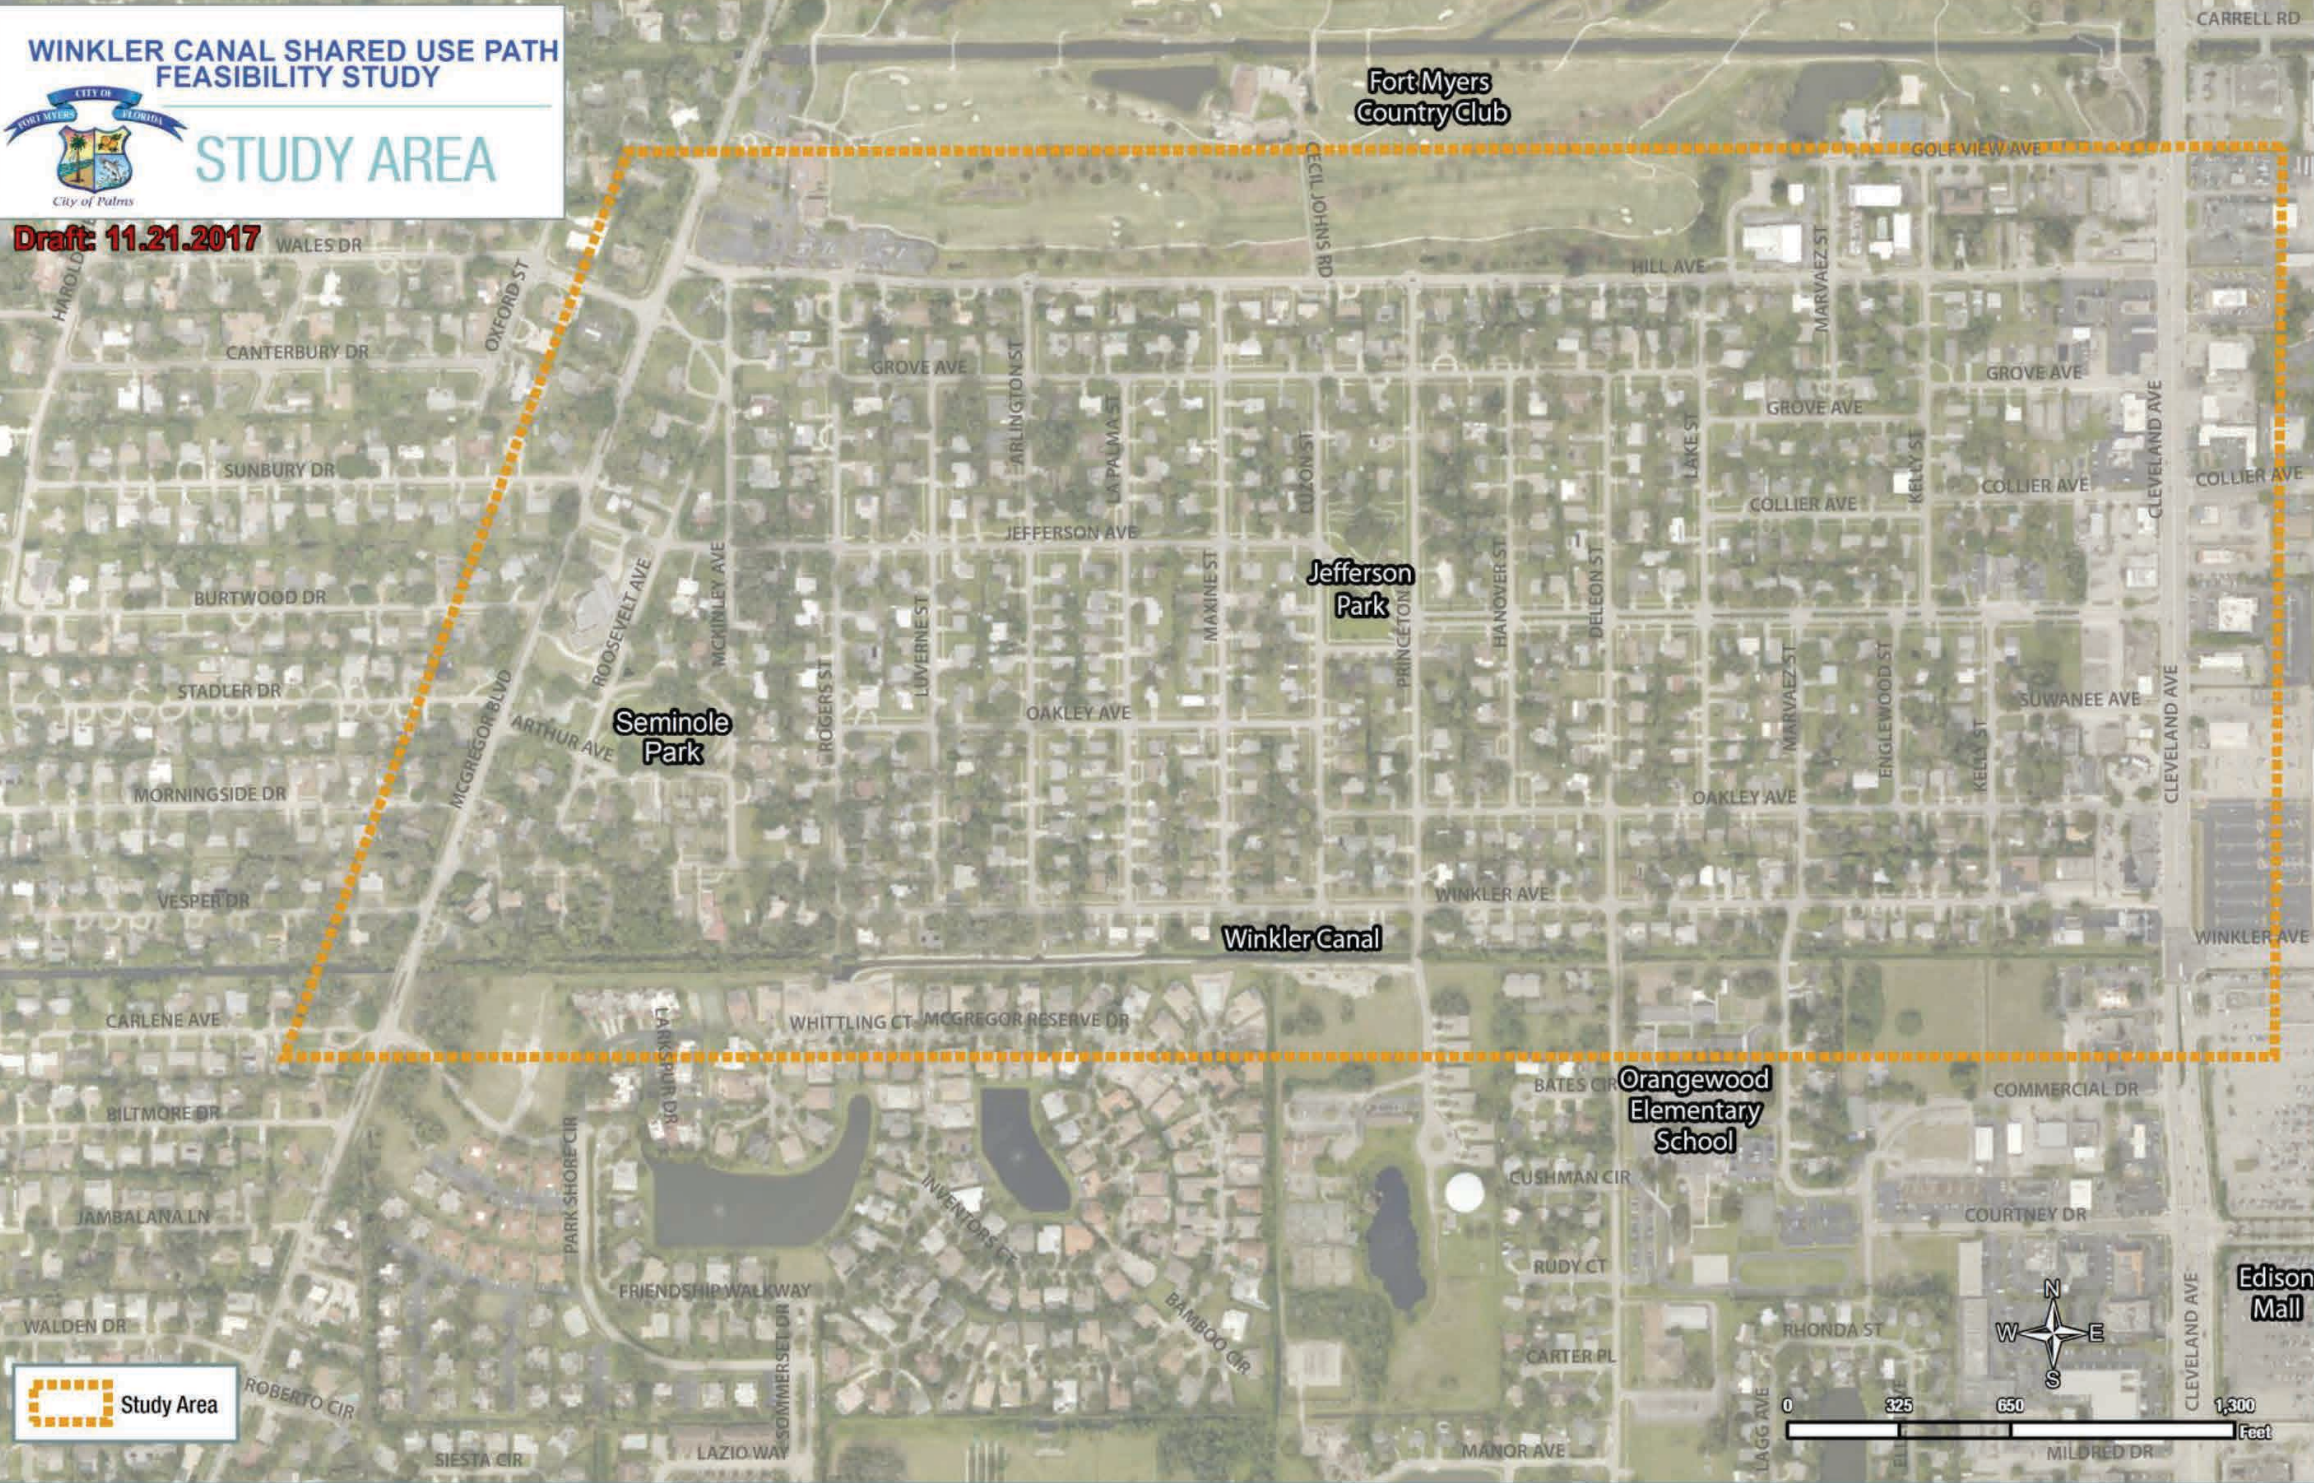

WINKLER CANAL SHARED USE PATH
FEASIBILITY STUDY

STUDY AREA

Draft: 11.21.2017

Fort Myers
Country Club

Jefferson
Park

Seminole
Park

Winkler Canal

Orangewood
Elementary
School

Edison
Mall